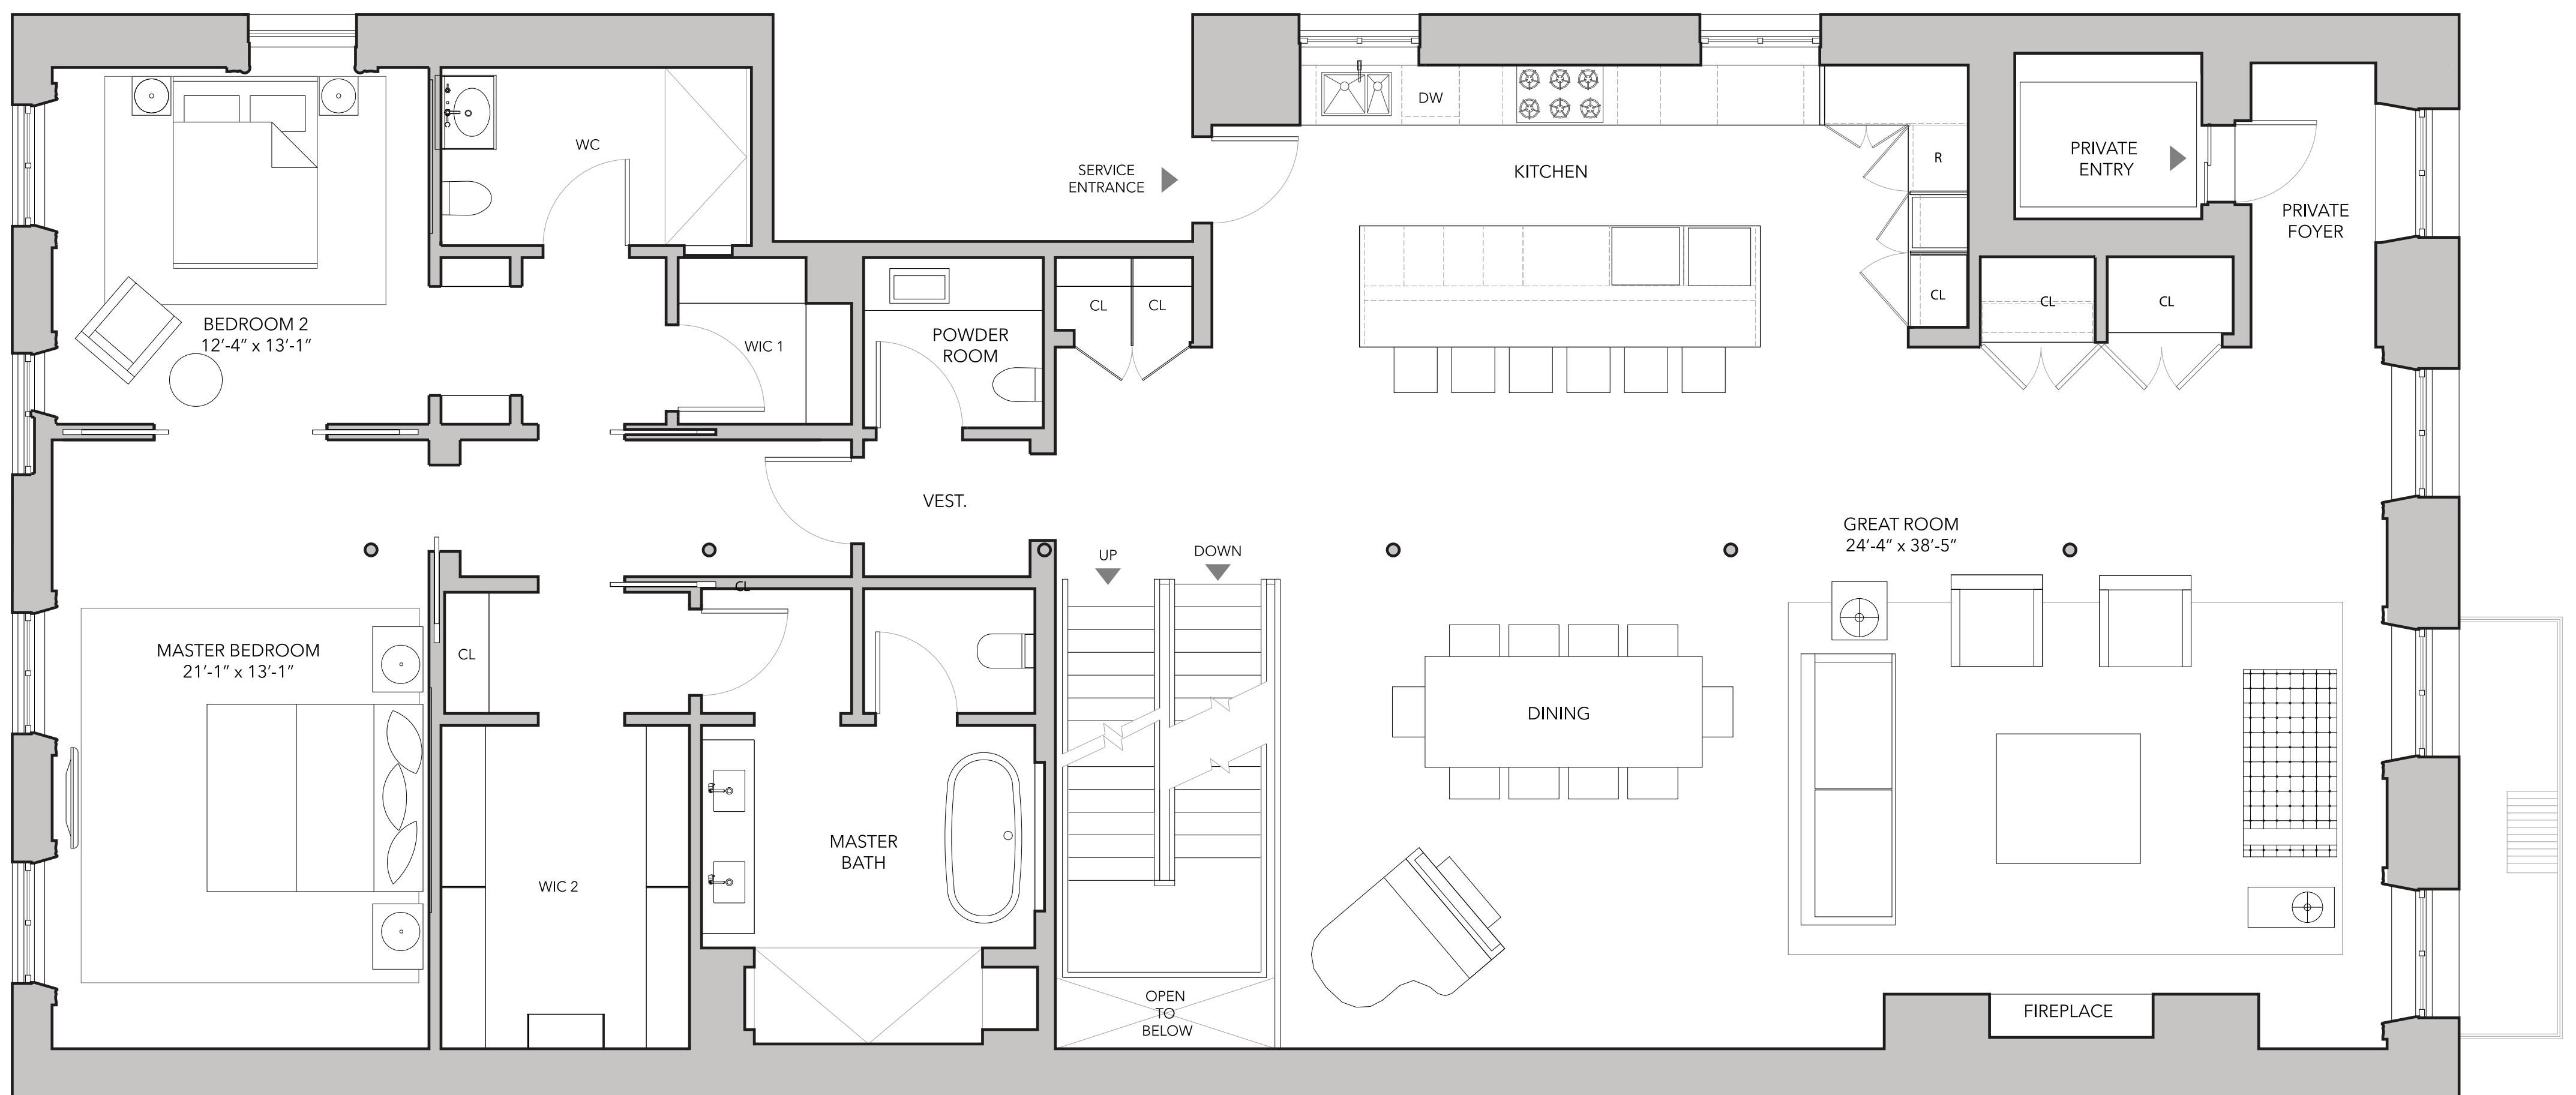

6th FLOOR ROOF

5th FLOOR

4th FLOOR

THE PENTHOUSE

5 BEDROOMS
 6 BATHROOMS
 4,584 S.F. INTERIOR
 2,618 S.F. TERRACE
 UP TO 13'-0" CEILINGS

25 MERCER