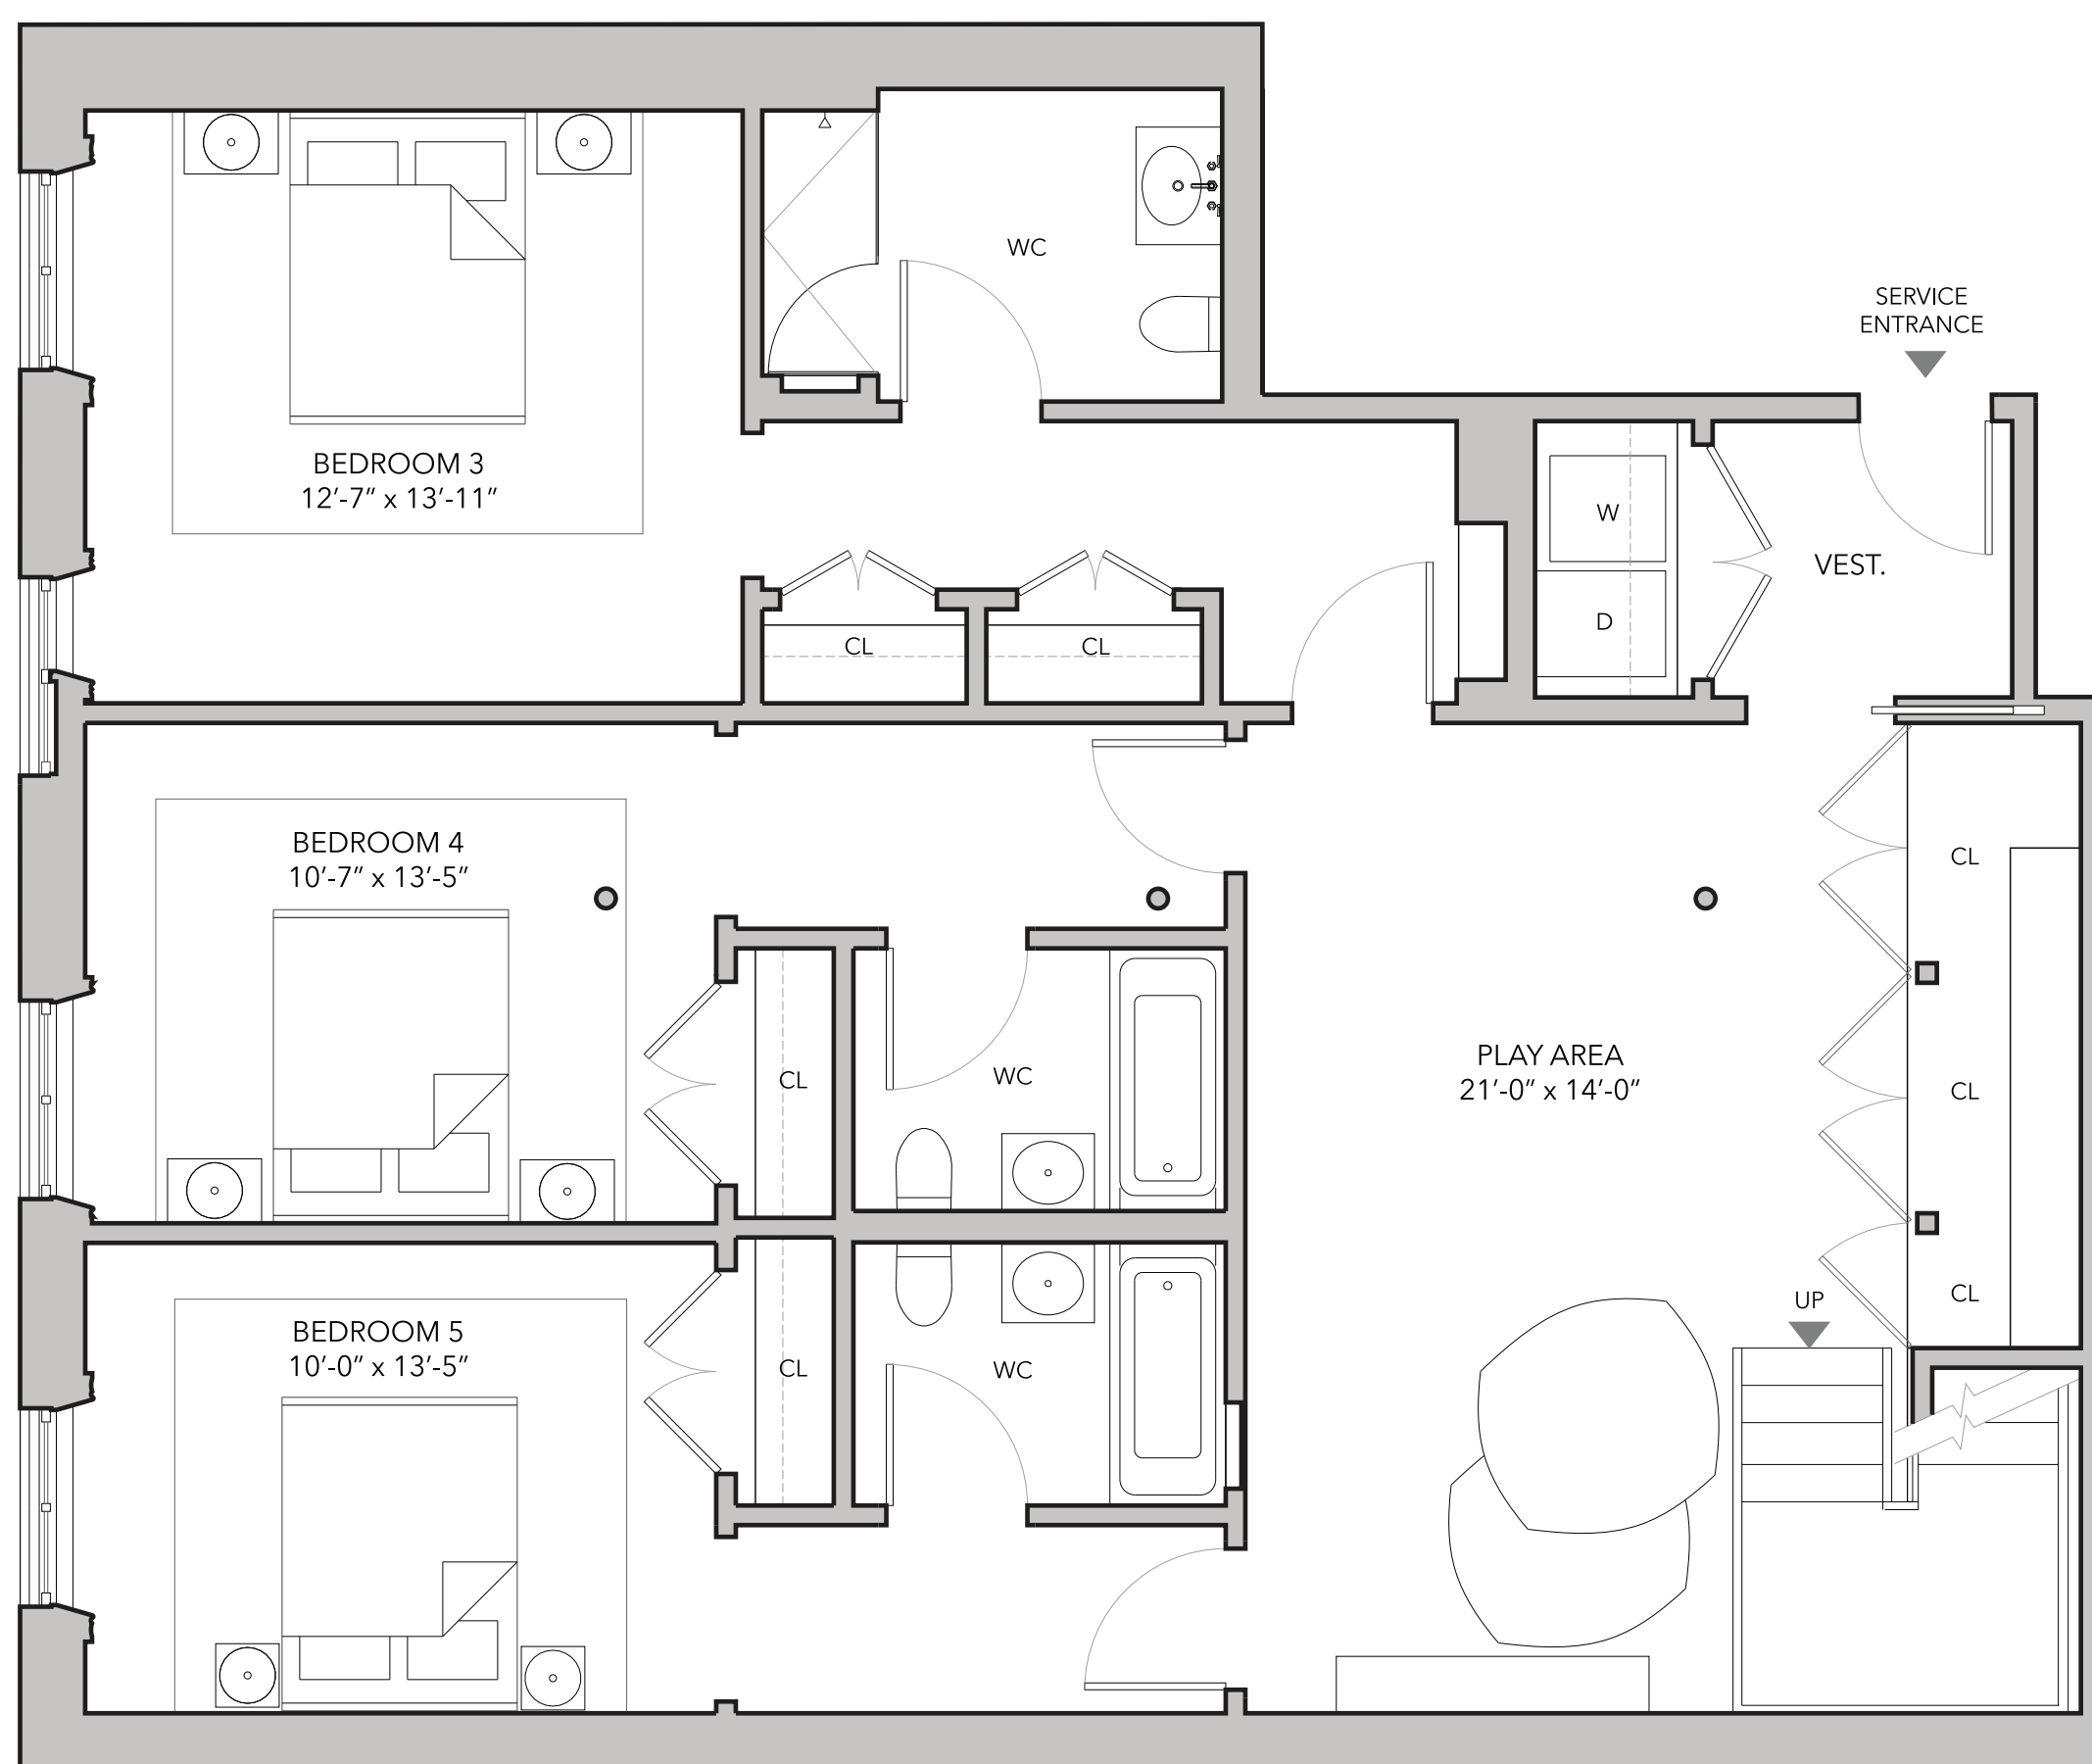

6th FLOOR ROOF

5th FLOOR

4th FLOOR

THE PENTHOUSE

5 BEDROOMS
 6 BATHROOMS
 4,584 S.F. INTERIOR
 2,618 S.F. TERRACE
 UP TO 13'-0" CEILINGS

25 MERCER